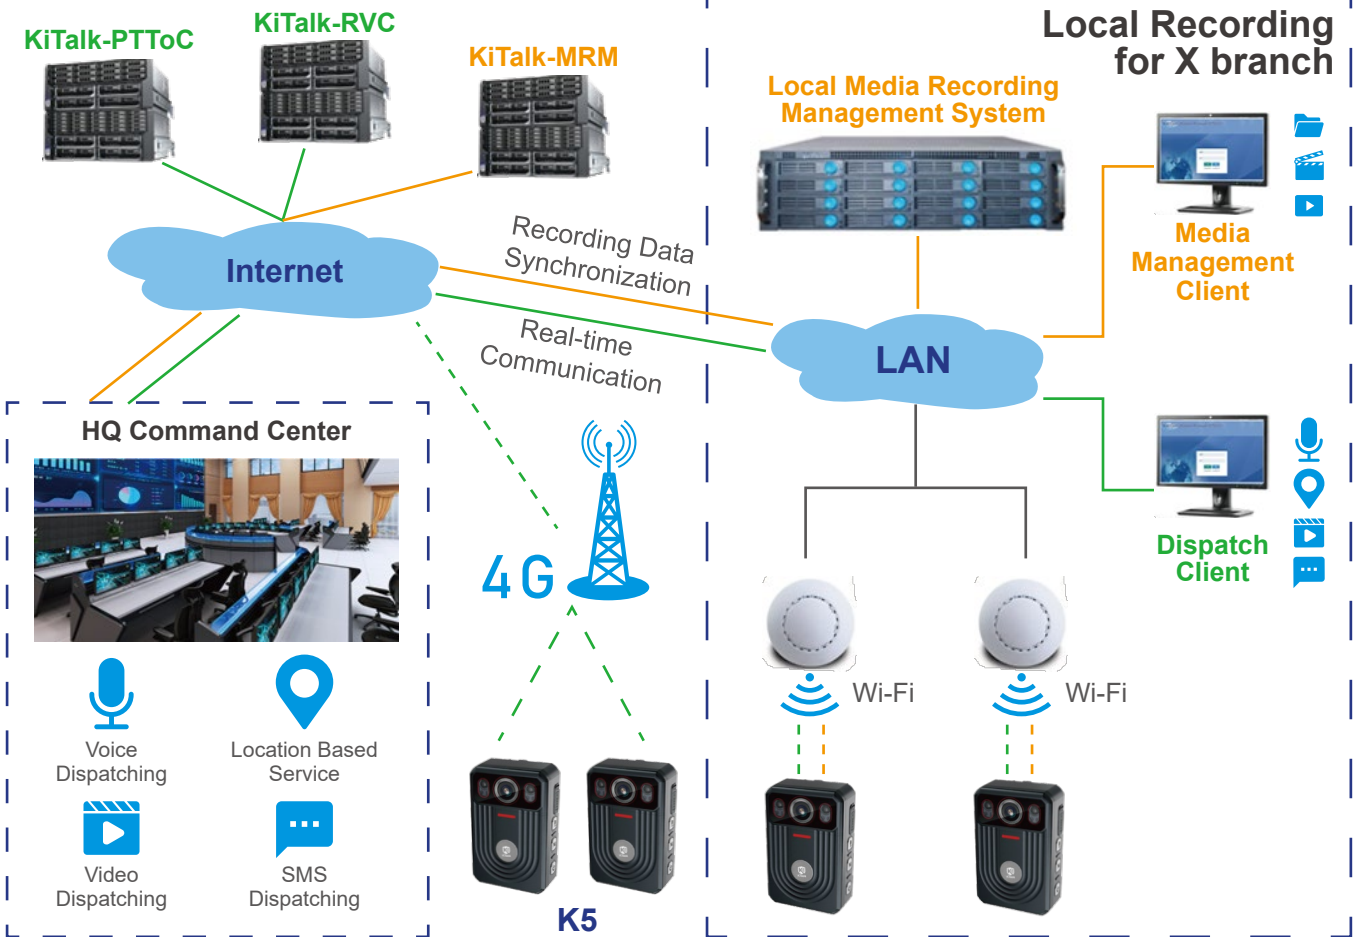

### Rich Location-Based Service

With Kitalk platform, to realize rich location-based service, such as GEO-fencing, GIS dispatching, GPS track history playback etc, making the personnel management easier.

# Network architecture

PPToC: Push-To-Talk over cellular  
 RVC: Real-time Video Communication  
 MRM: Media Recording Management

— Real-time Communication data flow  
 — Media Recording data flow